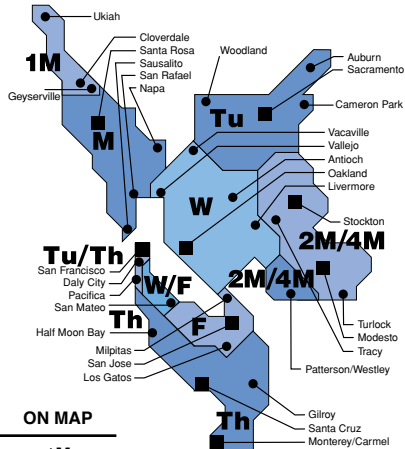

DELIVERY IN GREATER SAN FRANCISCO BAY AREA

We provide **FREE** delivery within our local delivery network (listed below) whenever your order totals \$250 or more (before applicable taxes). However, should you require an order under \$250, we only charge a \$20 delivery charge.

To utilize our local delivery network, simply refer to your delivery area on the chart below. You'll see a corresponding delivery day. We will always deliver to your area on the day listed. In order to receive an order, simply call us with your order before noon on the day before your scheduled delivery day. It is that easy.

DELIVERY AREA	DELIVERY DAY	ON MAP
Cloverdale / Geyserville	Every 1st Monday	1M
East Bay Area	Wednesdays	W
Half Moon Bay	Thursdays	Th
Marin County	Mondays	M
Modesto	2nd and 4th Mondays	2M/4M
Monterey, Salinas, Carmel	Thursdays	Th
Napa, & Sonoma Counties	Mondays	M
North Peninsula (Hwy 92 N.)	Wednesdays and Fridays	WF
North & South Peninsula	Fridays	F
Patterson / Westley	2nd and 4th Monday	2M/4M
Sacramento	Tuesdays	Tu
San Francisco	Tuesdays and Thursdays	Tu/Th
Santa Cruz	Thursdays	Th
Stockton	2nd and 4th Mondays	2M/4M
Ukiah / Hopland	1st Mondays	1M

Not all sections of areas listed here can be completely covered by our truck fleet.

Please check with us to make sure your location is covered.

Orders must be received by noon for next day delivery.

REGIONAL AND WORLDWIDE DELIVERY